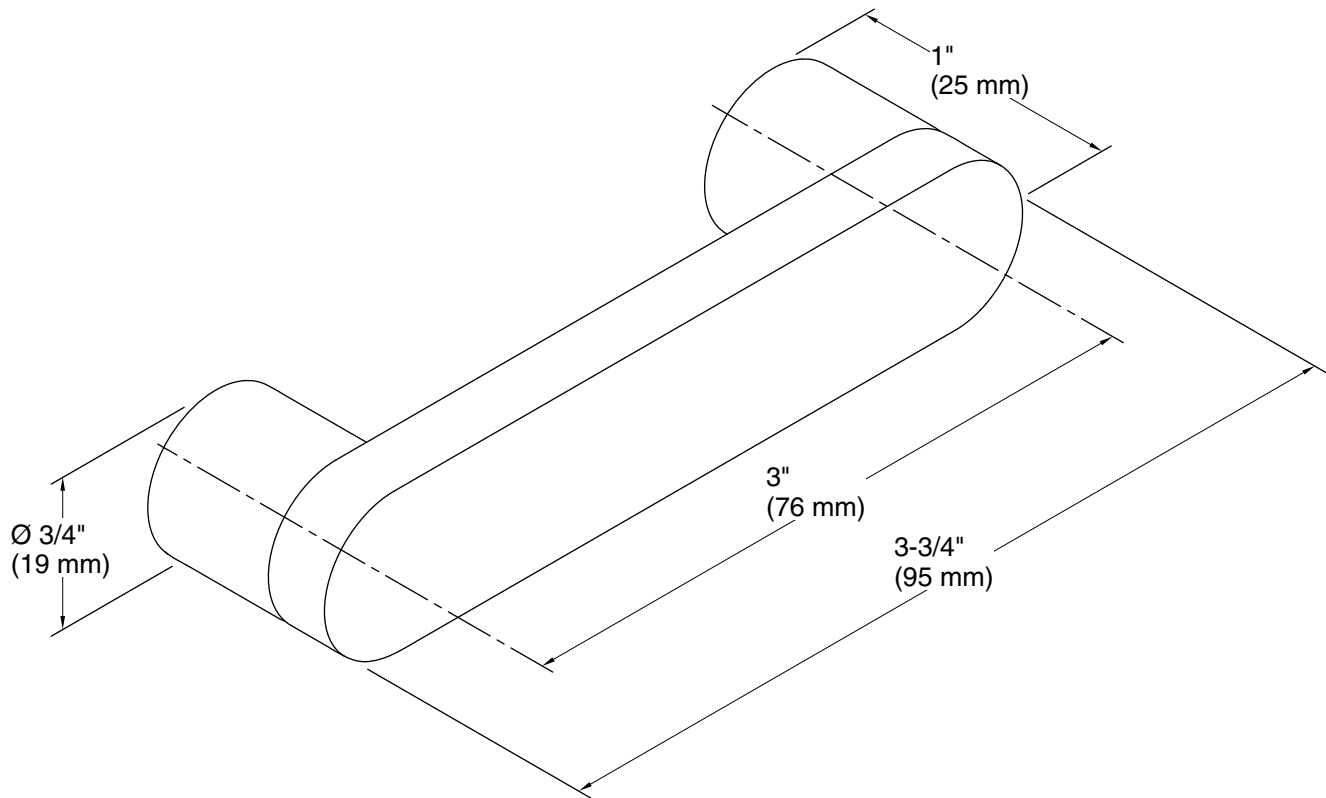

Technical Information

All product dimensions are nominal.

Material: Zinc